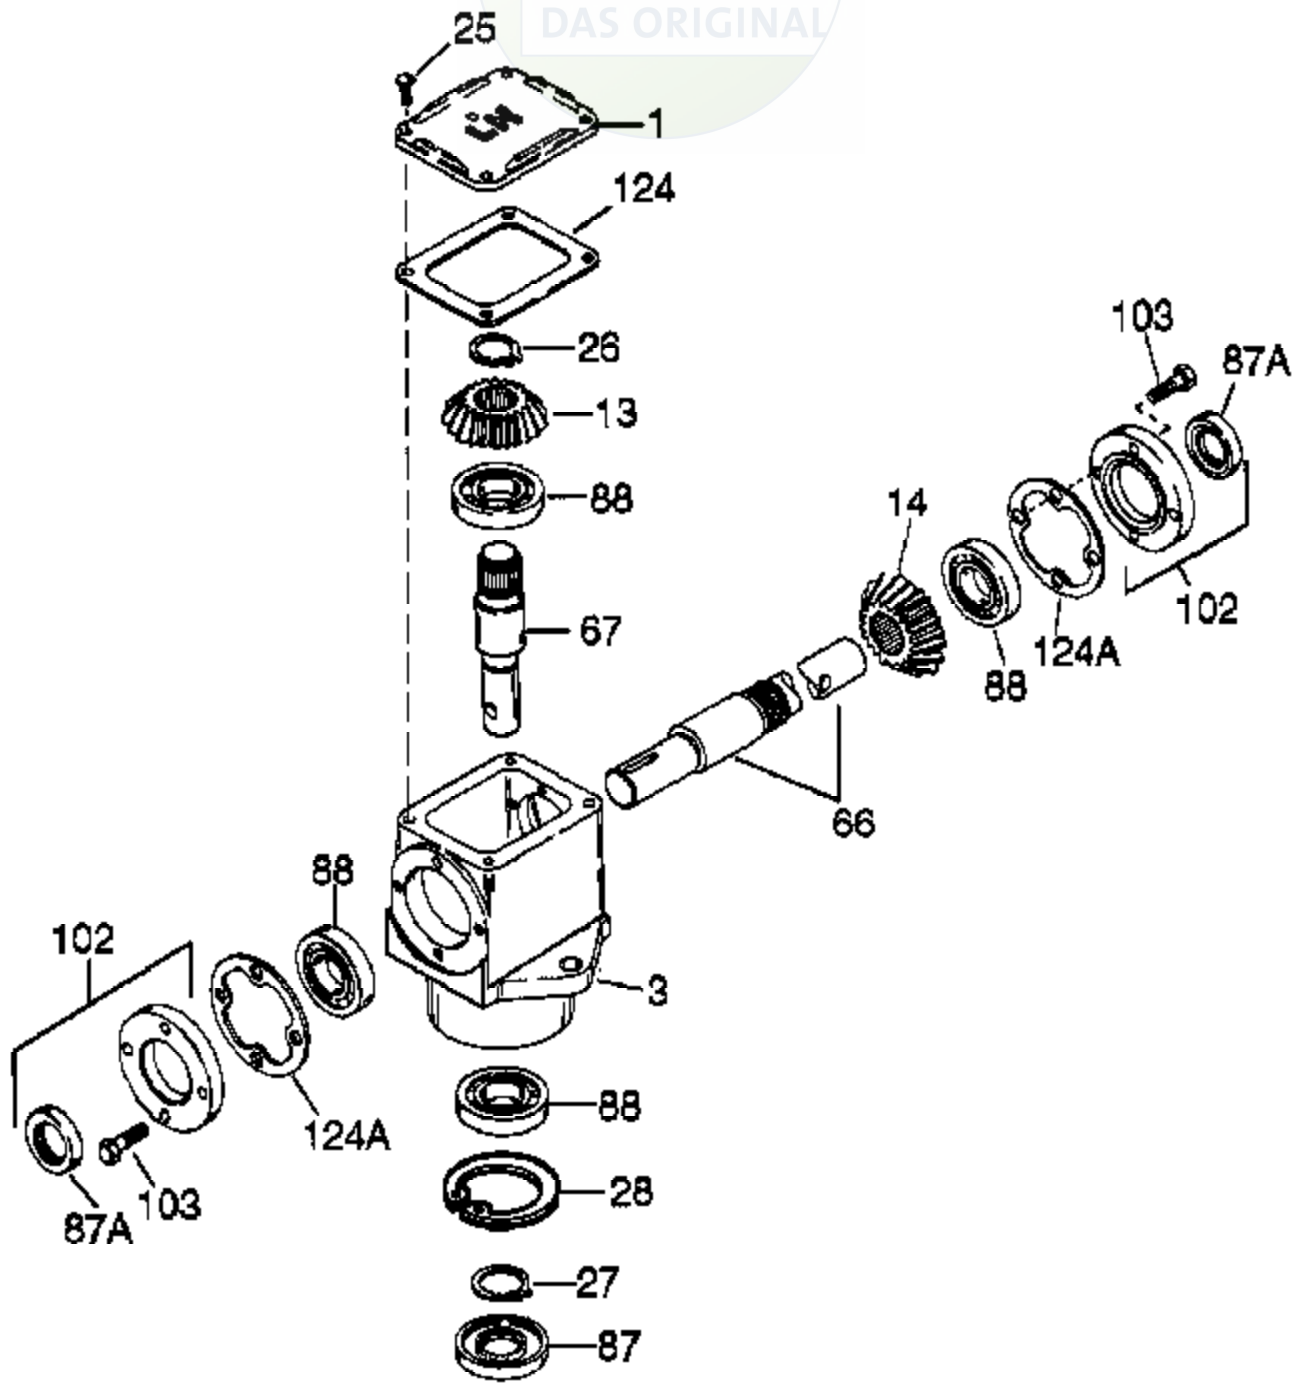

JOIST

SICHER IST DAS:
DAS ORIGINAL

Ref #	Part Number	Qty	Description
1	772035		Cover
3	770047A		"T" Drive Housing
13	778046		Miter Gear
14	778069		Miter Gear
25	792025		Screw, 10-24 x 1/2"
26	788018		Snap Ring
27	788019		Snap Ring
28	792119		Snap Ring
66	776072A		Input Shaft (5-3/4" long)
67	776069		Output Shaft (4-7/8" long)
87	788029		Oil Seal
87A	788031		Oil Seal
88	780034		Ball Bearing
102	786029		Retainer Cap & Seal (Incl. 87A & 103)
103	792026		Screw, 1/4-20 x 7/8"
124A	788030B		Cap Gasket
124	788028		Cover Gasket

RAD-1971-P91 Page 2 of 2

Peerless